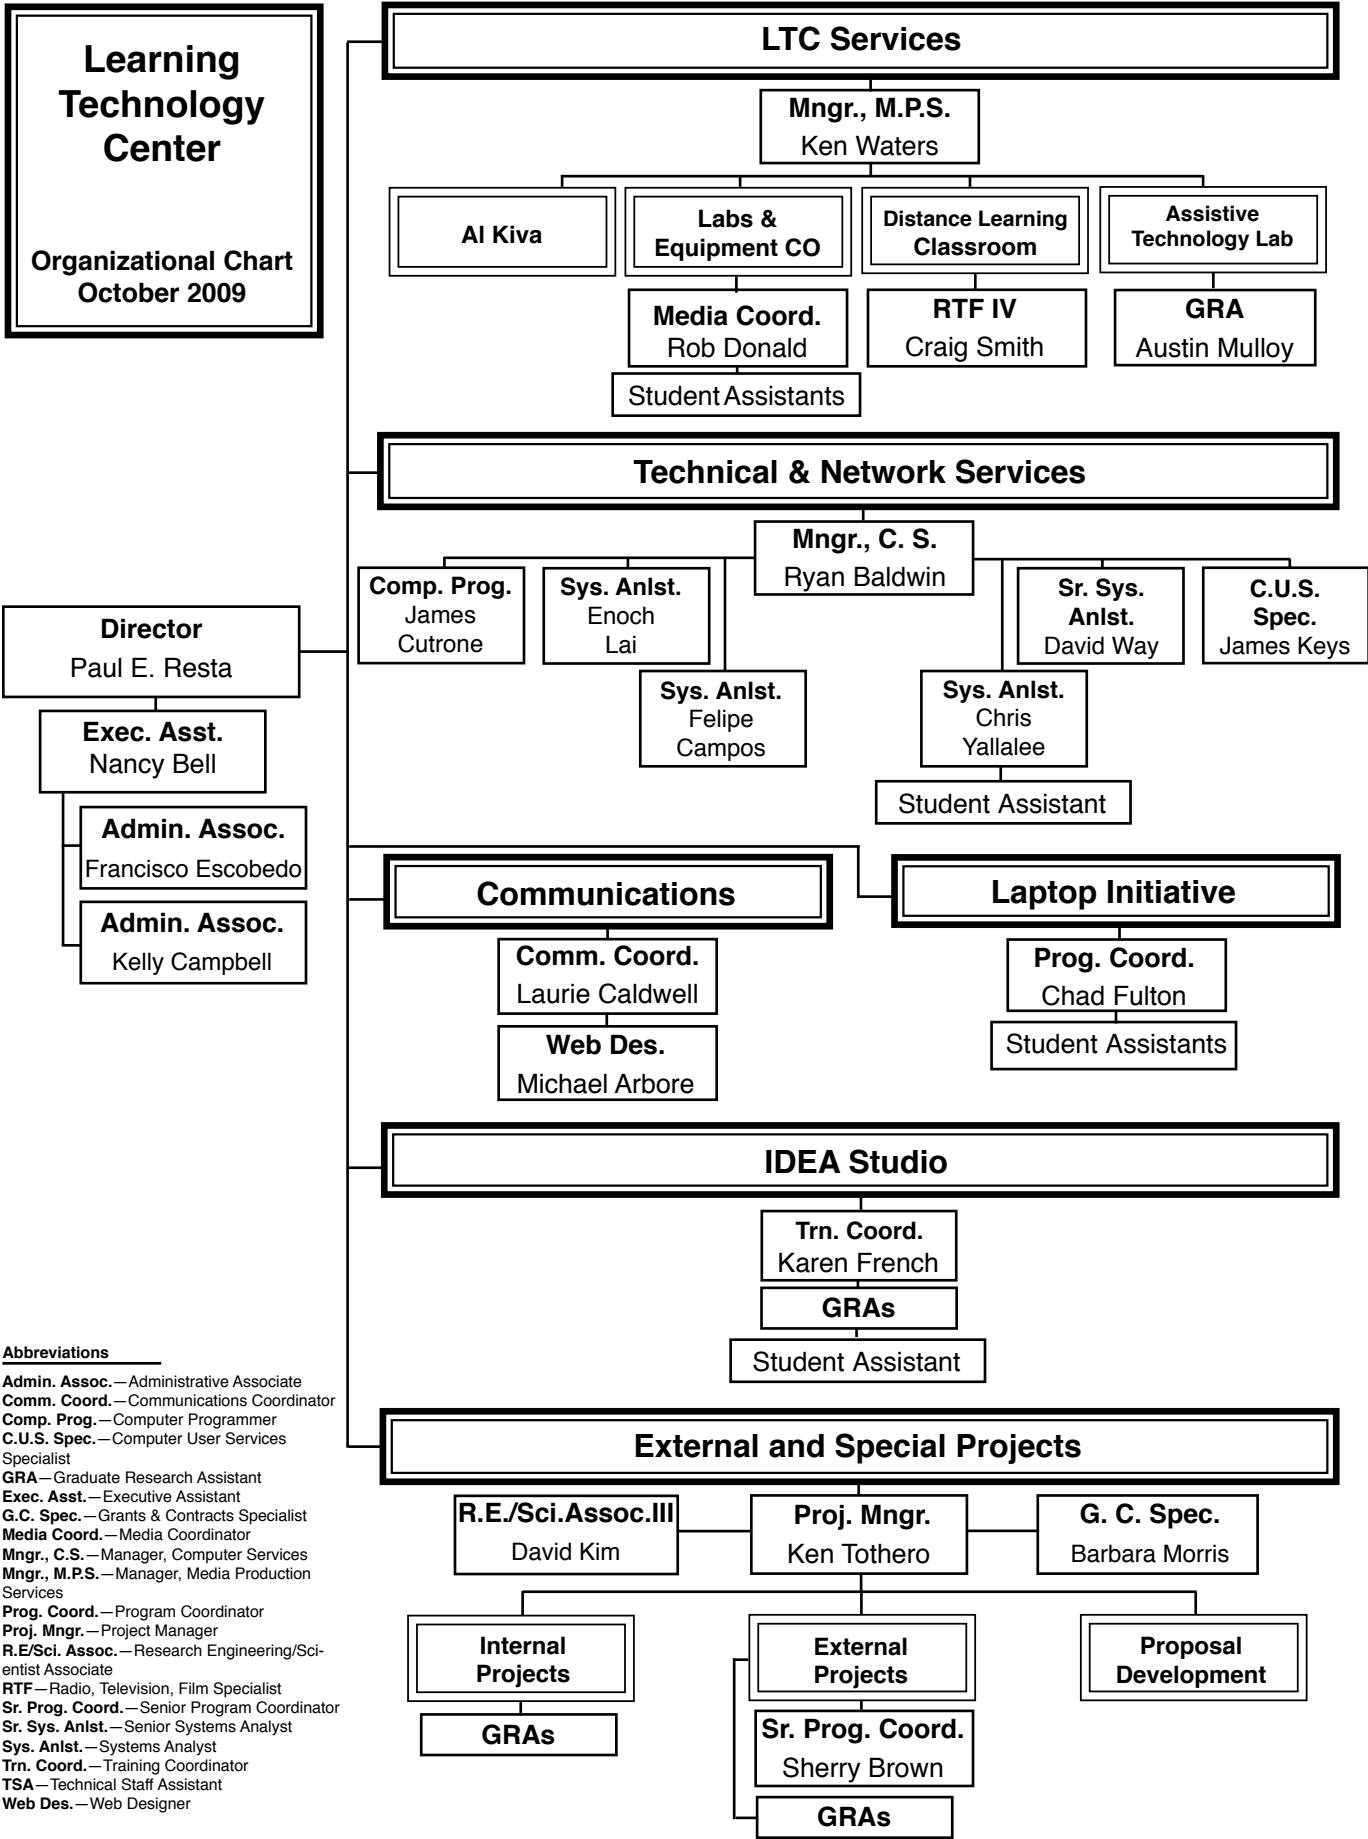

Learning Technology Center
Organizational Chart
October 2009

- Abbreviations**
- Admin. Assoc.—Administrative Associate
 - Comm. Coord.—Communications Coordinator
 - Comp. Prog.—Computer Programmer
 - C.U.S. Spec.—Computer User Services Specialist
 - GRA—Graduate Research Assistant
 - Exec. Asst.—Executive Assistant
 - G.C. Spec.—Grants & Contracts Specialist
 - Media Coord.—Media Coordinator
 - Mngr., C.S.—Manager, Computer Services
 - Mngr., M.P.S.—Manager, Media Production Services
 - Prog. Coord.—Program Coordinator
 - Proj. Mngr.—Project Manager
 - R.E./Sci. Assoc.—Research Engineering/Scientist Associate
 - RTF—Radio, Television, Film Specialist
 - Sr. Prog. Coord.—Senior Program Coordinator
 - Sr. Sys. Anlst.—Senior Systems Analyst
 - Sys. Anlst.—Systems Analyst
 - Trn. Coord.—Training Coordinator
 - TSA—Technical Staff Assistant
 - Web Des.—Web Designer